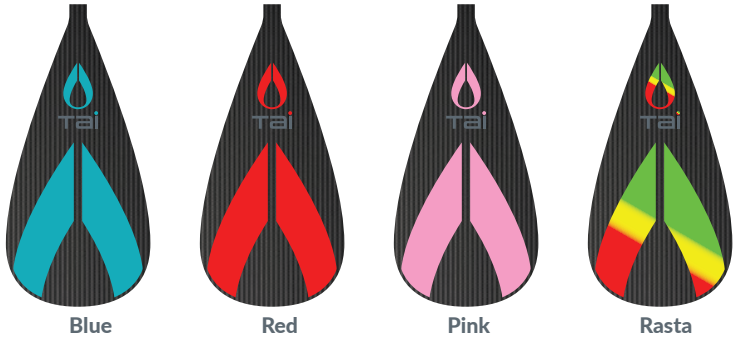

TimberTech

Carbon Elite Shaft

230mm - 9"	TAIHKTBL-E-1	TAIHKTRD-E-1	TAIHKTPP-E-1	TAIHKTON-E-1
235mm - 9.25"	TAIHKTBL-E-2	TAIHKTRD-E-2	TAIHKTPP-E-2	TAIHKTON-E-2
240mm - 9.5"	TAIHKTBL-E-3	TAIHKTRD-E-3	TAIHKTPP-E-3	TAIHKTON-E-3

Full Carbon Shaft

230mm - 9"	TAIHKTBL-C-1	TAIHKTRD-C-1	TAIHKTPP-C-1	TAIHKTON-C-1
235mm - 9.25"	TAIHKTBL-C-2	TAIHKTRD-C-2	TAIHKTPP-C-2	TAIHKTON-C-2
240mm - 9.5"	TAIHKTBL-C-3	TAIHKTRD-C-3	TAIHKTPP-C-3	TAIHKTON-C-3

BROADBILL

Full Carbon

Carbon Elite Shaft

230mm - 9"	TAIBBCBL-E-1	TAIBBCRD-E-1	TAIBBCPK-E-1	TAIBBCRT-E-1
235mm - 9.25"	TAIBBCBL-E-2	TAIBBCRD-E-2	TAIBBCPK-E-2	TAIBBCRT-E-2
240mm - 9.5"	TAIBBCBL-E-3	TAIBBCRD-E-3	TAIBBCPK-E-3	TAIBBCRT-E-3